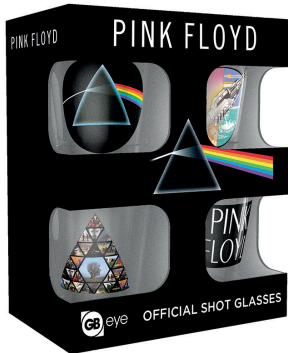

GLA0073
CALL OF DUTY INFINITE WARFARE mix

GLA0062
FALLOUT 4 icons

LARGE GLASS TWIN PACK Pack Size 186x155x92mm

GLC0015
FALLOUT 4 vault-tec

Music

GLB0099
JUSTIN BIEBER belieber (bravado)

GLB0081
AC/DC rock

GLB0056
ASKING ALEXANDRIA logo

GLB0057
BLACK VEIL BRIDES logo

GLB0054
BRING ME THE HORIZON logo (bravado)

LARGE GLASSES Pack Size 94x155x92mm

GLB0029
THE ROLLING STONES tongue (bravado)

GLB0028
GUNS N ROSES LOGO (bravado)

SMALL GLASSES Pack Size 110x130x50mm