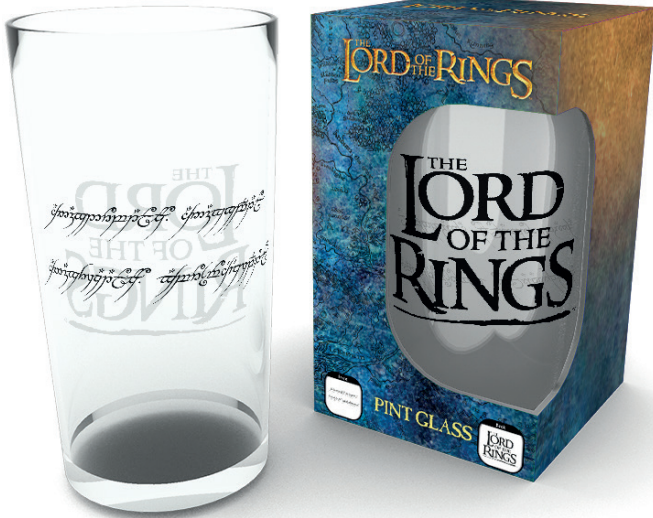

GLB0033
DC COMICS the joker insane

GLB0098
DC COMICS city

GLB0080
DC COMICS iconic logos

GLB0072
DC COMICS harley quinn eyes

GLB0096
DC COMICS harley quinn bombshell

GLB0035
BATMAN (THE DARK KNIGHT) serious

GLB0031
THE FLASH logo

GLB0027
HARRY POTTER crest

GLB0107
HARRY POTTER house crests

GLB0023
LORD OF THE RINGS ring

GLB0095
SUPERNATURAL logo

GLB0021
FRIENDS central perk

GLB0074
ADVENTURE TIME going in

GLB0078
THE WALKING DEAD daryl

GLB0079
THE WALKING DEAD fight the dead

GLB0066
THE SIMPSONS duff product

GLB0068
THE SIMPSONS have a beer

SMALL GLASSES Pack Size 110x130x50mm

GLA0069
SUICIDE SQUAD mix 2

GLA0005
DC COMICS logos

GLA0021
DC COMICS joker