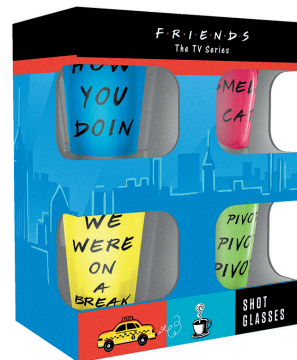

GLB0079
THE WALKING DEAD fight the dead

GLB0066
THE SIMPSONS duff product

GLB0068
THE SIMPSONS have a beer

SMALL GLASSES Pack Size 110x130x50mm

GLA0069
SUICIDE SQUAD mix 2

GLA0005
DC COMICS logos

GLA0021
DC COMICS joker

GLA0003
DC COMICS harley quinn bombshell

GLA0020
BATMAN (THE DARK KNIGHT) joker

GLA0009
THE HOBBIT BATTLE OF FIVE ARMIES smaug

GLA0007
LORD OF THE RINGS ring

GLA0015
FRIENDS quotes

GLA0027
SUPERNATURAL mix

GLA0013
ADVENTURE TIME characters

GLA0056
THE WALKING DEAD characters

GLA0058
THE WALKING DEAD symbols

GLA0060
THE SIMPSONS quotes

LARGE GLASS TWIN PACK Pack Size 186x155x92mm

GLC0020
SUICIDE SQUAD joker and harley