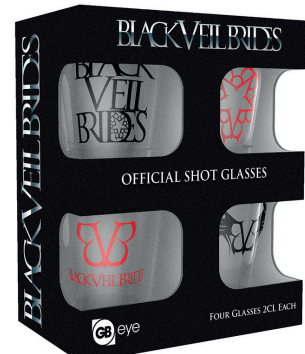

GLA0073
CALL OF DUTY INFINITE WARFARE mix

GLA0062
FALLOUT 4 icons

LARGE GLASS TWIN PACK Pack Size 186x155x92mm

GLC0015
FALLOUT 4 vault-tec

Music

GLB0099
JUSTIN BIEBER belieber (bravado)

GLB0081
AC/DC rock

GLB0056
ASKING ALEXANDRIA logo

GLB0057
BLACK VEIL BRIDES logo

GLB0054
BRING ME THE HORIZON logo (bravado)

LARGE GLASSES Pack Size 94x155x92mm

GLB0029
THE ROLLING STONES tongue (bravado)

GLB0028
GUNS N ROSES LOGO (bravado)

SMALL GLASSES Pack Size 110x130x50mm

GLA0031
PINK FLOYD mix

GLA0059
AC/DC mix

GLA0042
BRING ME THE HORIZON mix (bravado)

GLA0045
BLACK VEIL BRIDES mix

GLA0044
ASKING ALEXANDRIA mix

GLA0033
SLIPKNOT MIX (bravado)

GLA0036
THE ROLLING STONES mix (bravado)