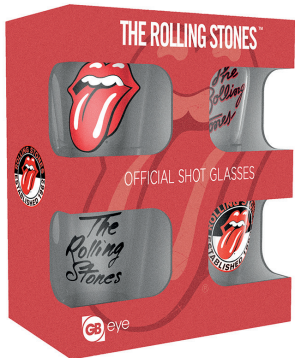

GLA0073
CALL OF DUTY INFINITE WARFARE mix

GLA0062
FALLOUT 4 icons

LARGE GLASS TWIN PACK Pack Size 186x155x92mm

GLC0015
FALLOUT 4 vault-tec

Music

GLB0099
JUSTIN BIEBER belieber (bravado)

GLB0081
AC/DC rock

GLB0056
ASKING ALEXANDRIA logo

GLB0057
BLACK VEIL BRIDES logo

GLB0054
BRING ME THE HORIZON logo (bravado)

LARGE GLASSES Pack Size 94x155x92mm

GLB0029
THE ROLLING STONES tongue (bravado)

GLB0028
GUNS N ROSES LOGO (bravado)

SMALL GLASSES Pack Size 110x130x50mm

GLA0031
PINK FLOYD mix

GLA0059
AC/DC mix

GLA0042
BRING ME THE HORIZON mix (bravado)

GLA0045
BLACK VEIL BRIDES mix

GLA0044
ASKING ALEXANDRIA mix

GLA0033
SLIPKNOT MIX (bravado)

GLA0036
THE ROLLING STONES mix (bravado)

GLA0041
AVENGED SEVENFOLD hail to the king (bravado)

GLA0035
GUNS N ROSES mix (bravado)

1 Russell Street
Sheffield
South Yorkshire
England
S3 8RW

T: 44 (0) 114 276 7454
F: (UK) 0114 272 9599
(Export) 44 (0) 114 276 7460
E: enquiries@gbeye.com