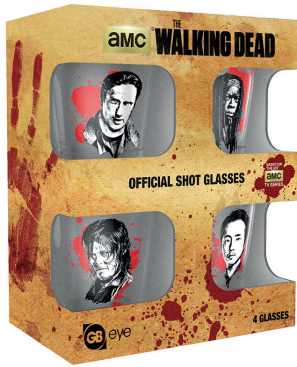

GLB0079
THE WALKING DEAD fight the dead

GLB0066
THE SIMPSONS duff product

GLB0068
THE SIMPSONS have a beer

SMALL GLASSES Pack Size 110x130x50mm

GLA0069
SUICIDE SQUAD mix 2

GLA0005
DC COMICS logos

GLA0021
DC COMICS joker

GLA0003
DC COMICS harley quinn bombshell

GLA0020
BATMAN (THE DARK KNIGHT) joker

GLA0009
THE HOBBIT BATTLE OF FIVE ARMIES smaug

GLA0007
LORD OF THE RINGS ring

GLA0015
FRIENDS quotes

GLA0027
SUPERNATURAL mix

GLA0013
ADVENTURE TIME characters

GLA0056
THE WALKING DEAD characters

GLA0058
THE WALKING DEAD symbols

GLA0060
THE SIMPSONS quotes

LARGE GLASS TWIN PACK Pack Size 186x155x92mm

GLC0020
SUICIDE SQUAD joker and harley