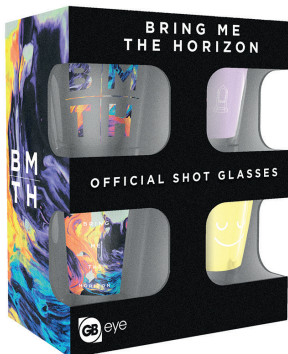

LARGE GLASSES Pack Size 94x155x92mm

SMALL GLASSES Pack Size 110x130x50mm

GLA0031
PINK FLOYD mix