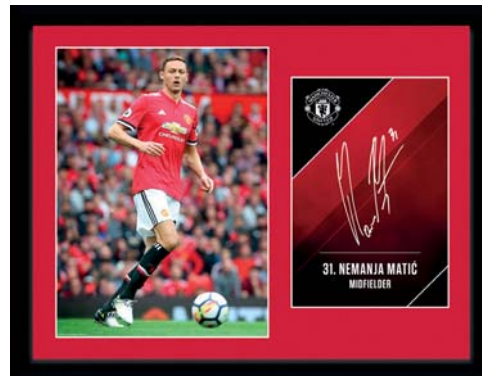

PFC2726
MANCHESTER UNITED matic 17/18