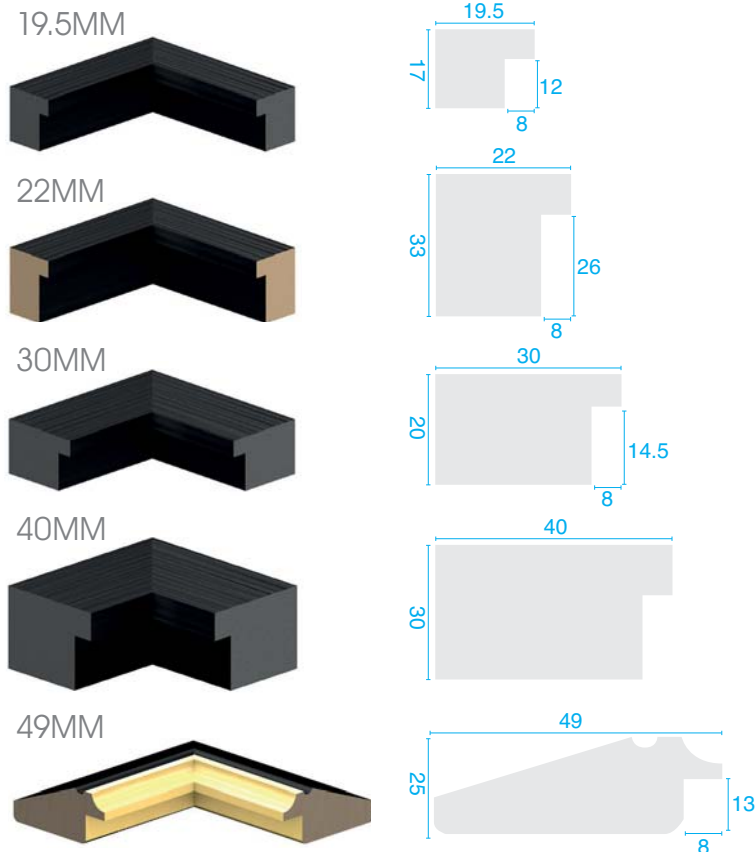

FRAMES & MOULDING

In addition to our standard moulds we also offer the following from stock. Please contact sales for available colours.

* Please note minimum order quantities apply

MOUNT COLOURS

Many colours available as standard, or to discuss your bespoke requirements please contact your sales representative.