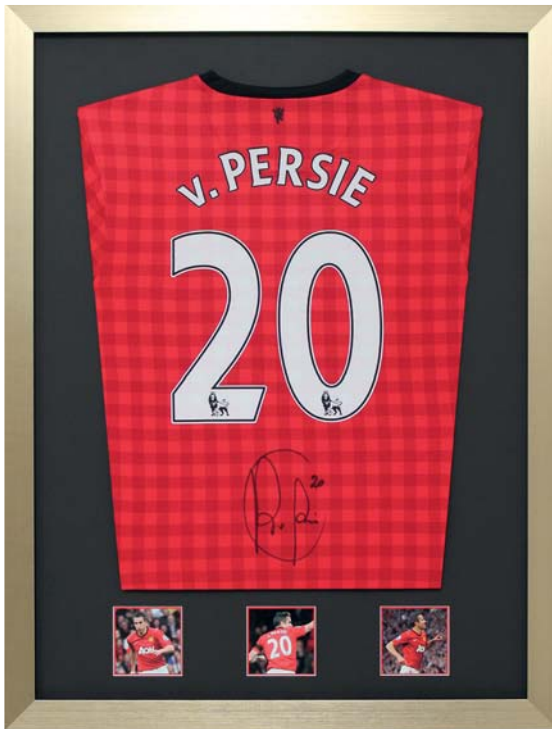

Standard shirt framing - many colour options available