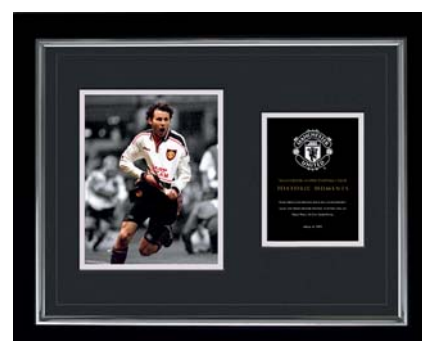

PFA398
TOTTENHAM HOTSPUR crest

PFA735
TOTTENHAM HOTSPUR alli 17/18

PFA736
TOTTENHAM HOTSPUR kane 17/18

PFA739
TOTTENHAM HOTSPUR son 17/18

HIGH END FRAMED PHOTOGRAPHIC PRINTS 20" x 16" (50.8 x 40.6cm)

These official premium products have been created using fantastic imagery incorporating the highest quality materials. Double or triple mounted using conservation board and finished with a stunning contemporary frame. This range features exclusive imagery, some never seen before. With a high retail value these can bring excellent returns and are available as part of our bespoke framing service. Our new collection of beautifully high end framed photographic prints is now available to order from our sales teams.

Triple mount around each image - various colours available

High quality gold and silver frames

PMH00174
MANCHESTER UNITED believe

PMH00175
MANCHESTER UNITED magnificent 7's

PMH00176
MANCHESTER UNITED giggs historic

PMH00178
MANCHESTER UNITED sheringham historic

PMH00179
MANCHESTER UNITED old trafford

PMH00177
MANCHESTER UNITED rooney historic

PMH00016
MANCHESTER CITY premier league winners 2012

PMH00021
MANCHESTER CITY 6 - 1 vs man utd