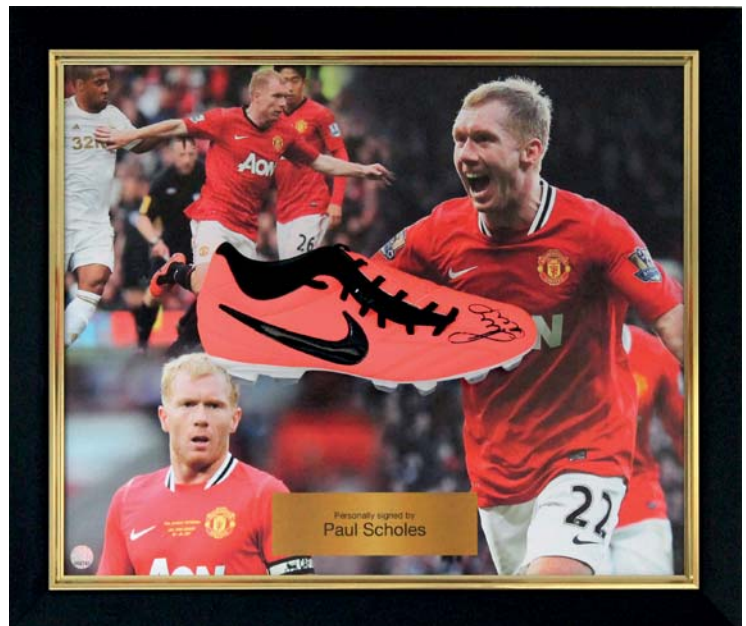

Scholes football boot framed in a high quality acrylic dome in front of bespoke imagery.