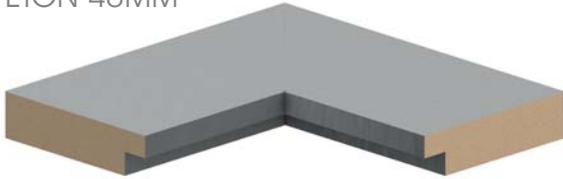

COLOURS AND PROFILES

We have 8 different colours and 4 different profiles to choose from. The following pages illustrate the combinations and availability.

If you have any bespoke requirements please call to discuss with a member of our sales team.

All our standard mouldings are manufactured in the UK from high quality MDF with a full paper wrap. Our range of colours are trend-led and this autumn will see the introduction of gold and walnut into the range.

ALICE 30MM

Storage 6 units

Width 210mm
Height 1250mm
Depth 680mm