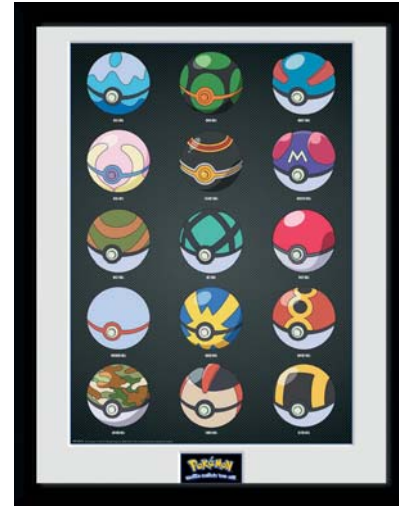

Like all our Pokémon mugs it comes in a fully branded box, clearly portraying it's unique qualities.

- 30cm x 40cm Collector Print
- 25mm Moulding
- Shatter Proof Styrene

PFC2264
POKÉMON team rocket

PFC2077
POKÉMON pikachu